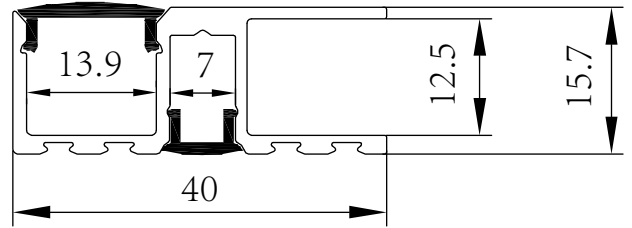

Color 

Unit: mm

Features:

1. Model: HL-A003
2. Material: AL6063+PC/PMMA
3. Surface: Anodized/Painting
4. Lighting source width: Max 12mm/Max 6mm
5. Length: 4m/max
6. Installation: Ceiling corner lighting.

Installation: